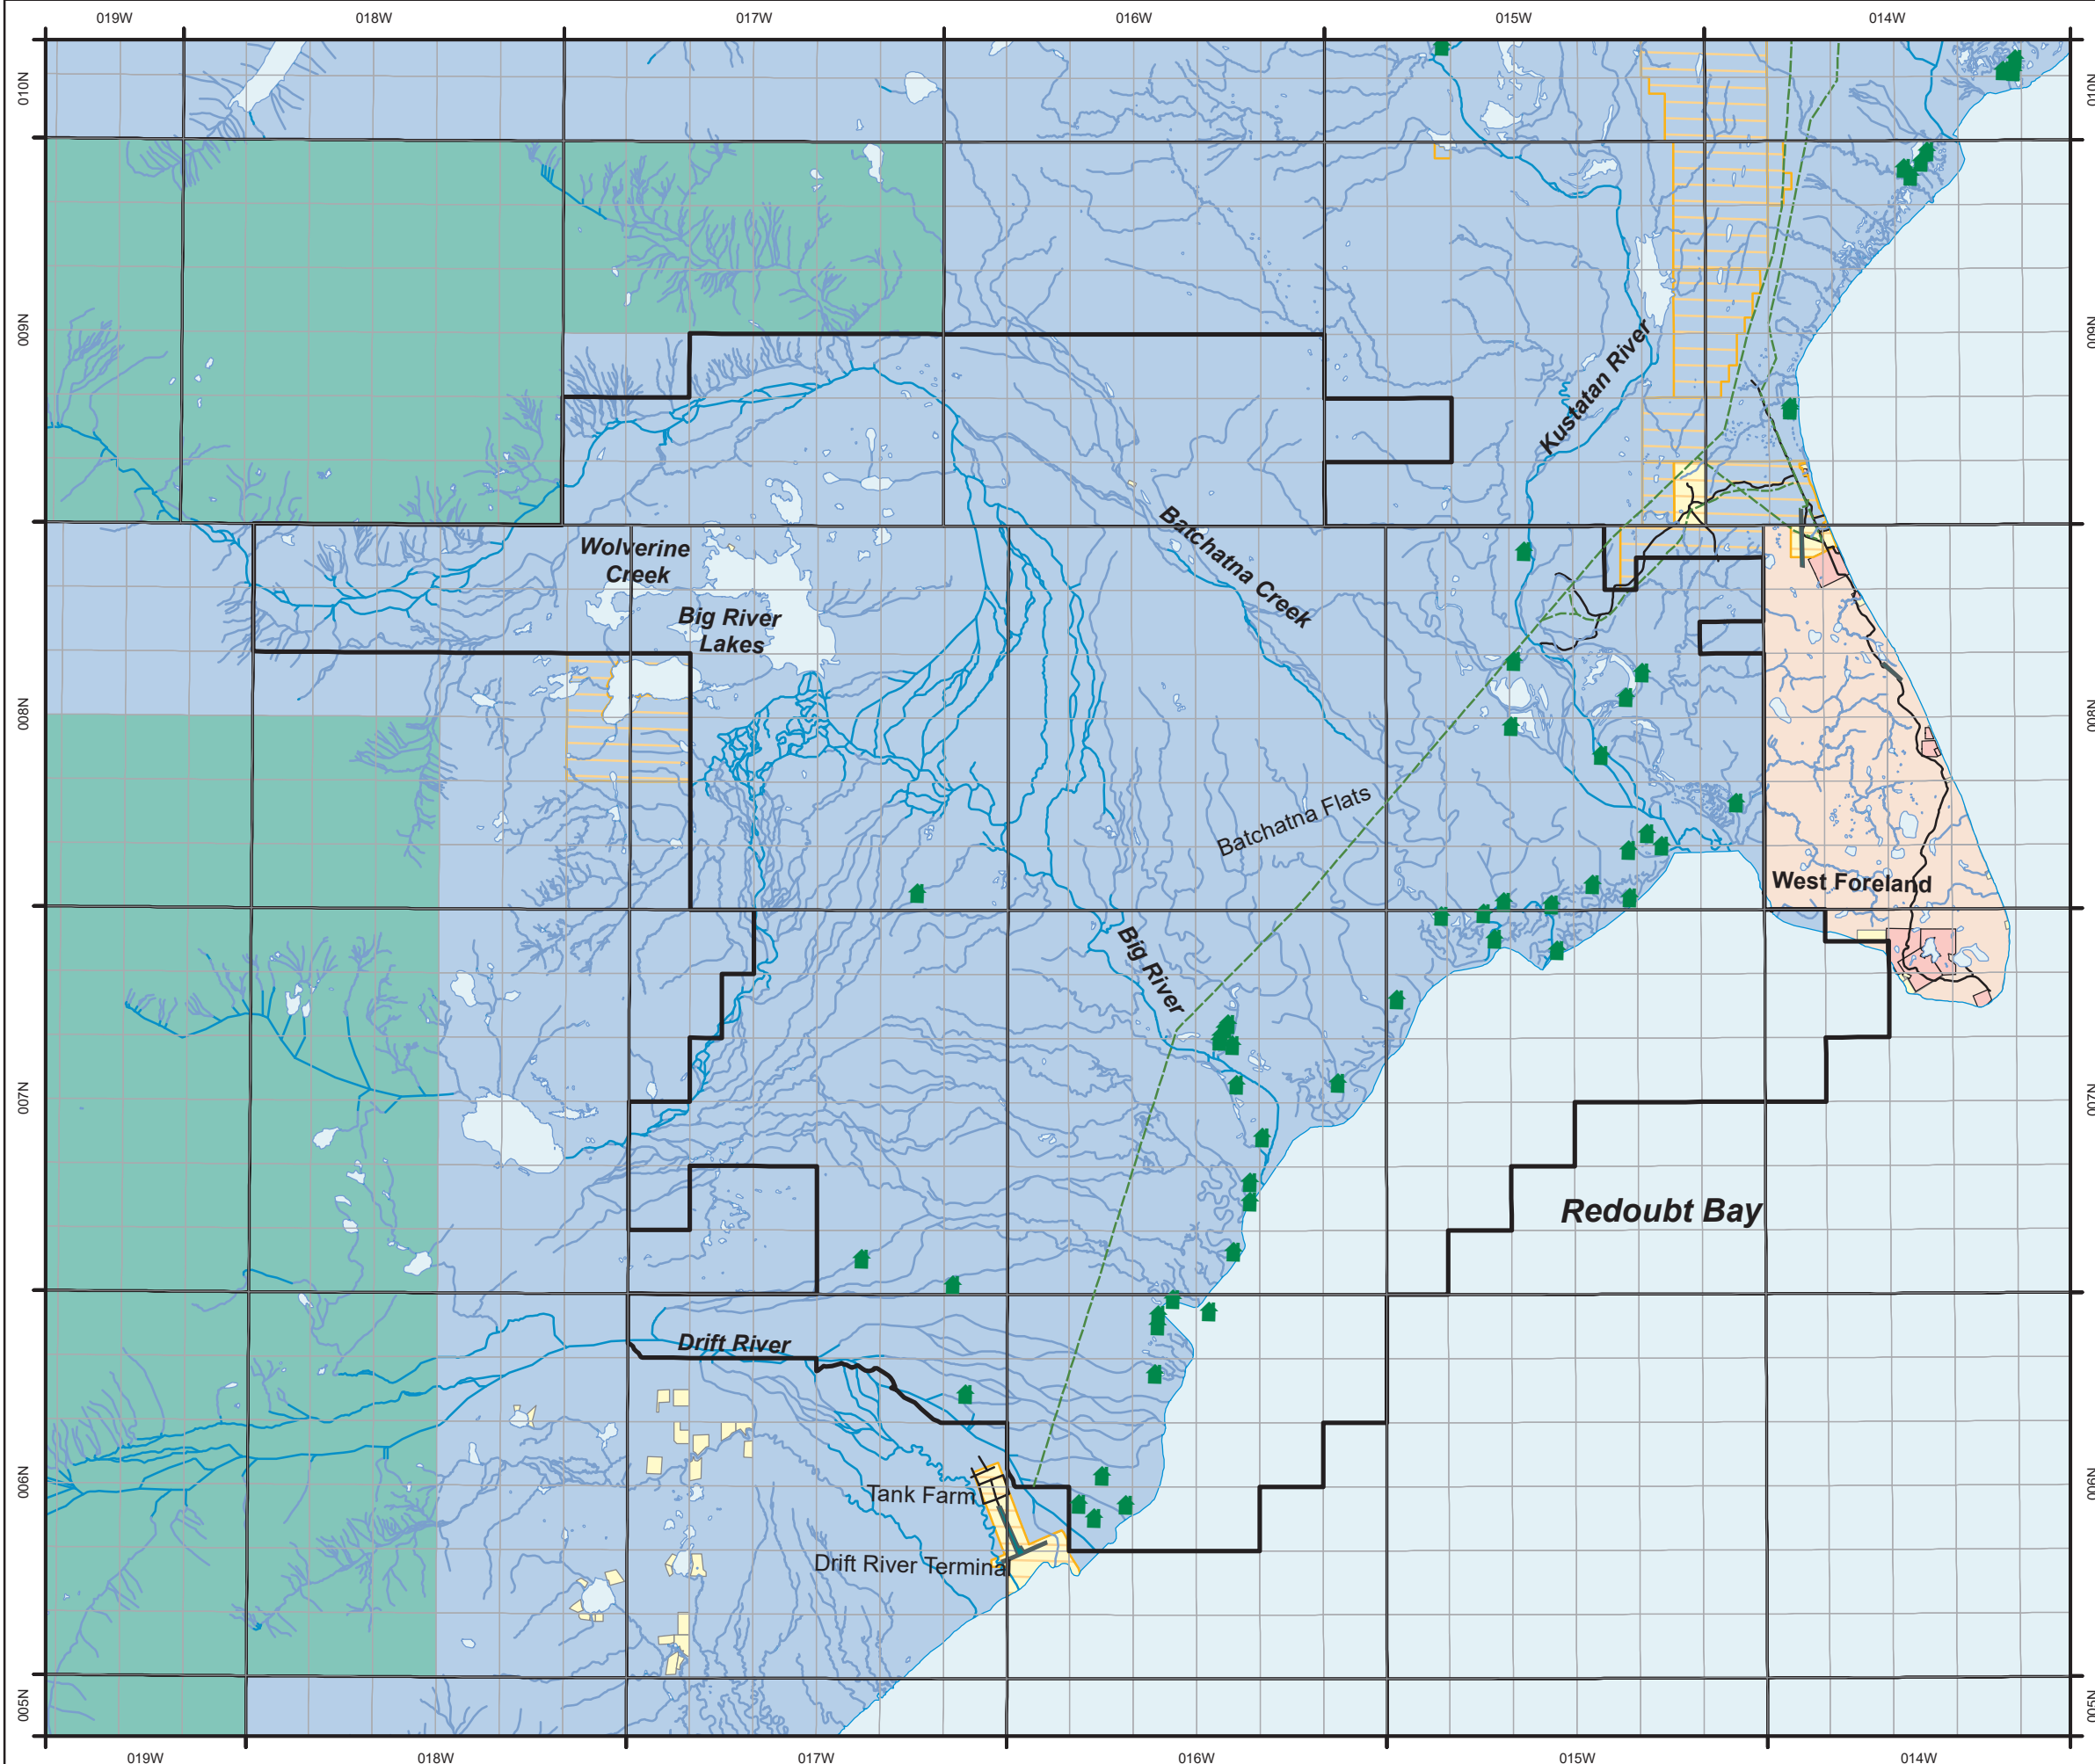

Redoubt Bay Critical Habitat Area

CHA Boundary

Cabin

Easement

FEDERAL

NPS

STATE

State

Permit/ Lease

ILMA

PRIVATE/ OTHER

Private

Municipal Entitlement

Native

Native Allotment

Map Produced by Alaska Department of Fish & Game Division of Sport Fish
Date: 10/1/2021

Location Map