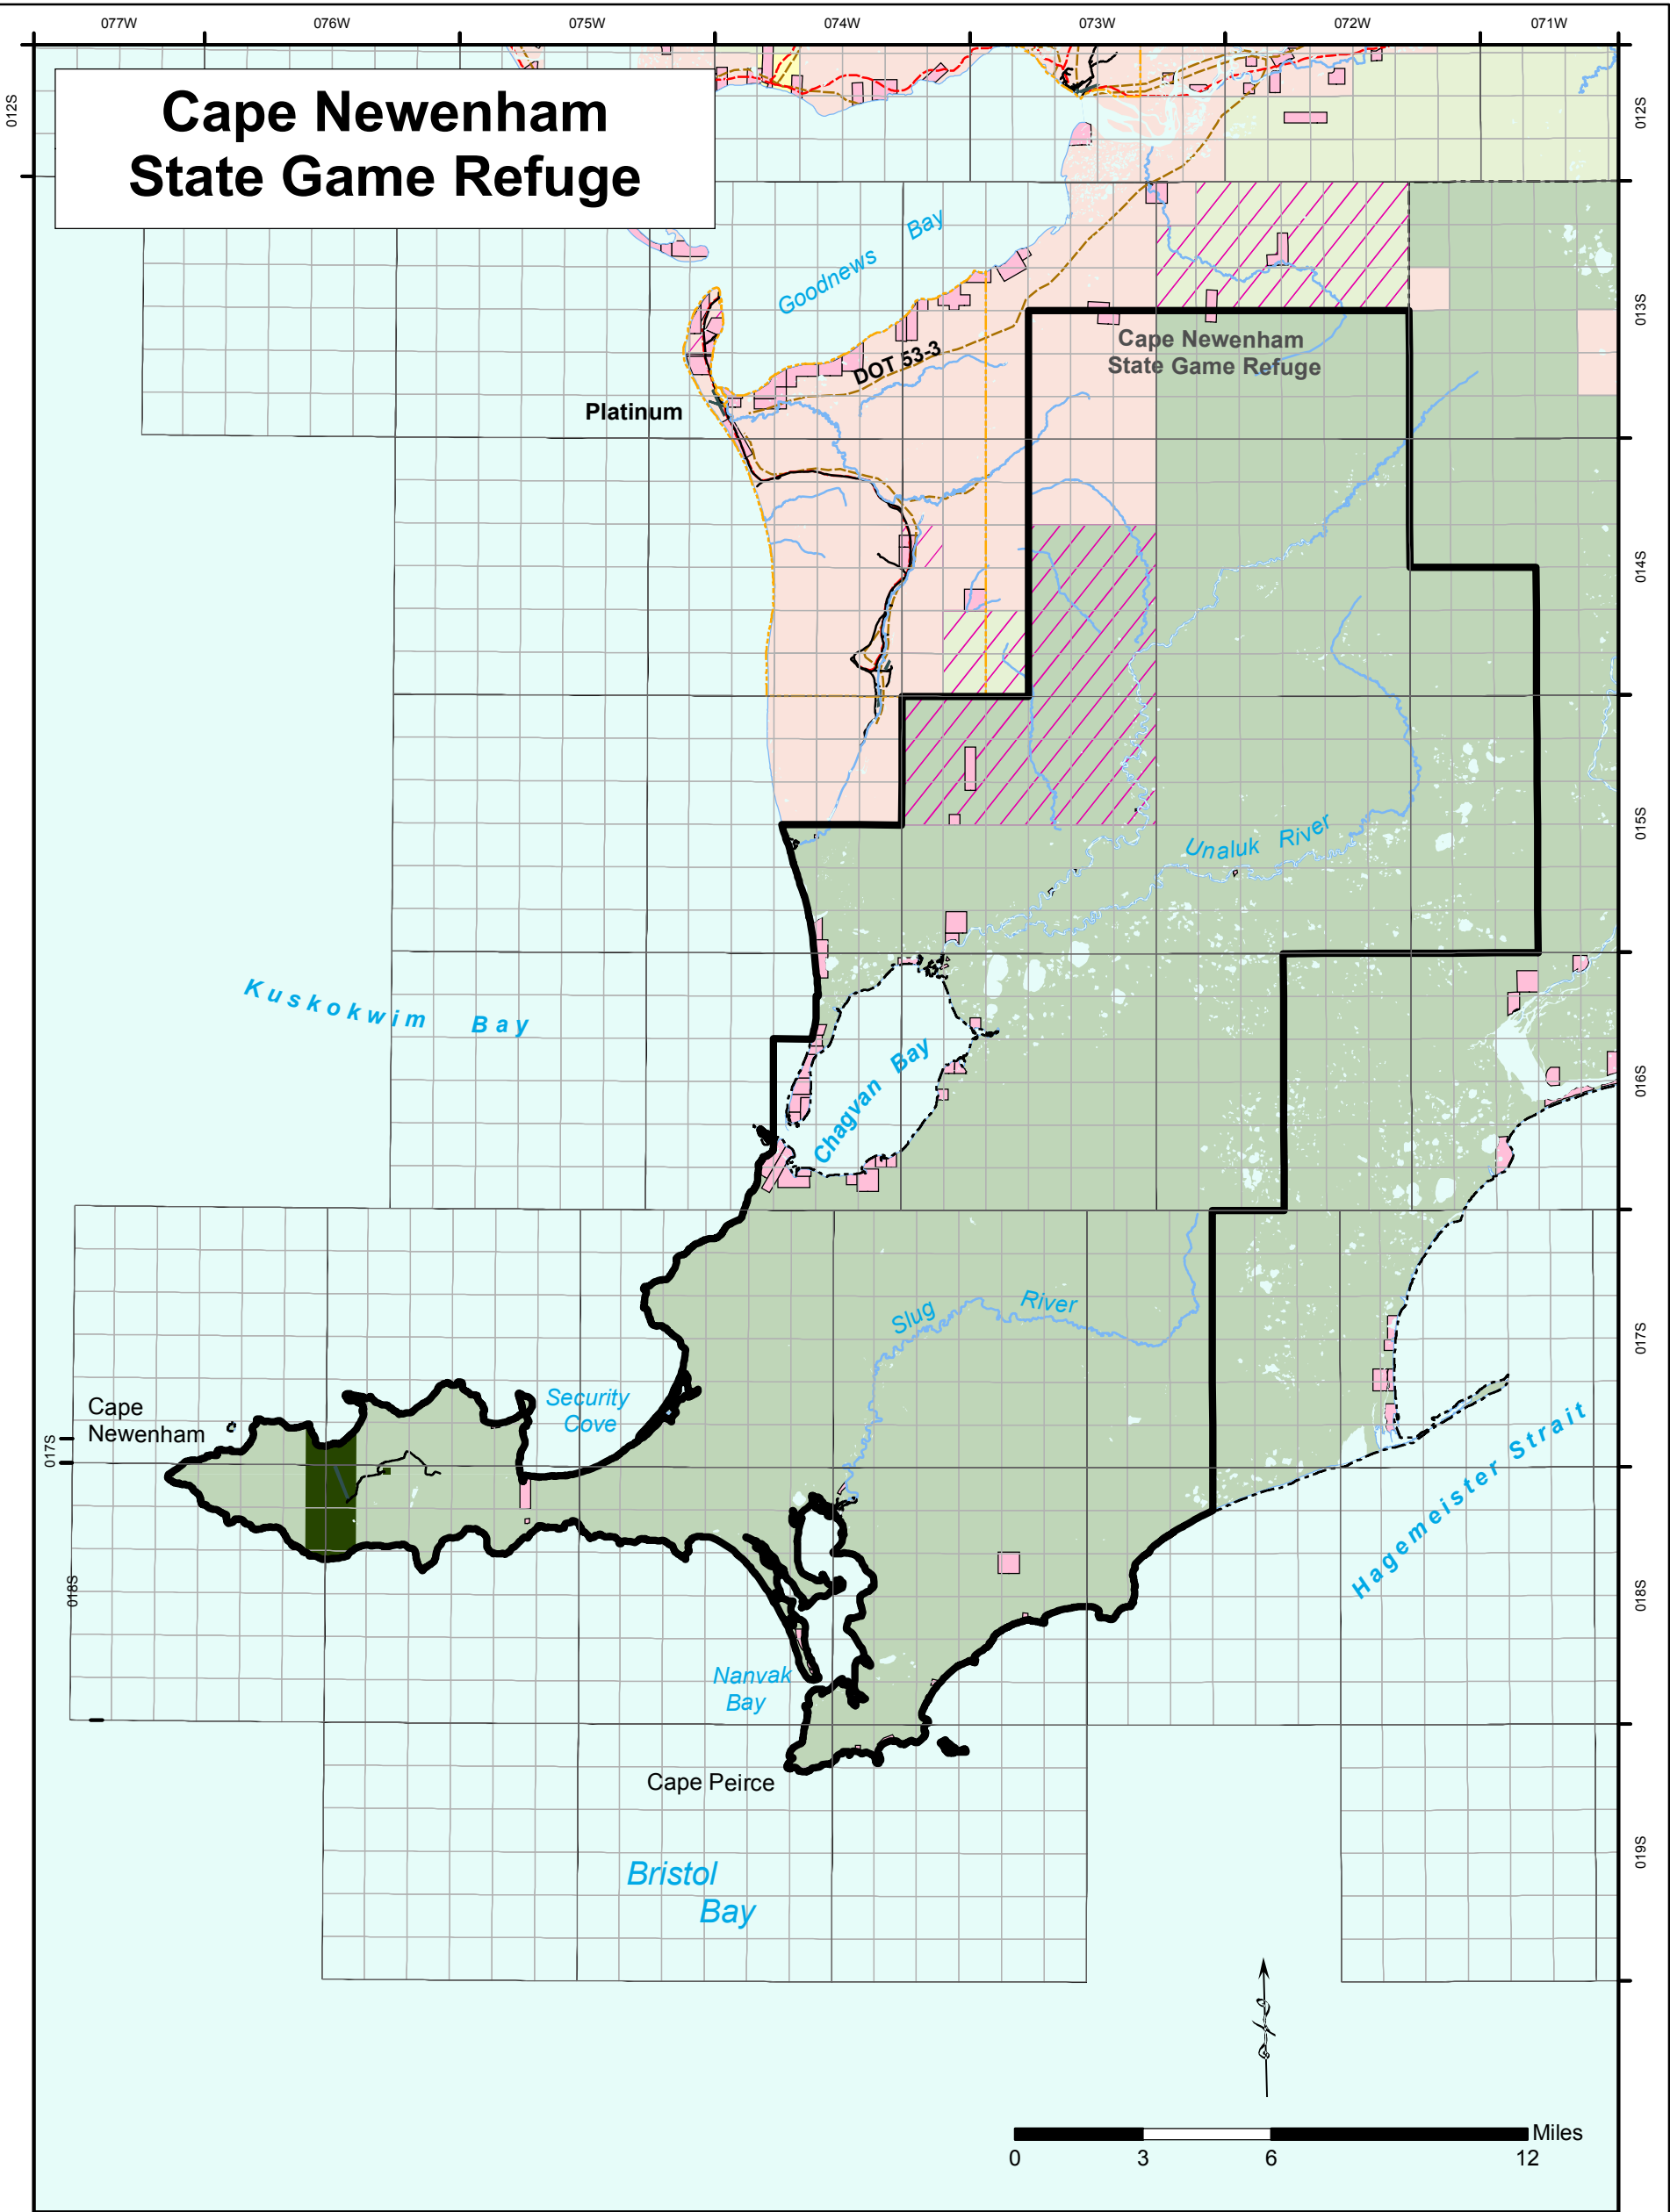

Cape Newenham State Game Refuge

Legend

- Cape Newenham SGR Boundary
- Togiak NWR Wilderness Area
- City Boundary
- Trails
- Airport
- Road

Landstatus

- Federal Land**
- USFW
 - BLM
 - Military
- Private Land**
- Native
 - Native Allotments
 - Selected

Map produced by the
Department of Fish and Game
Division of Sport Fish
Date: 1/11/2011